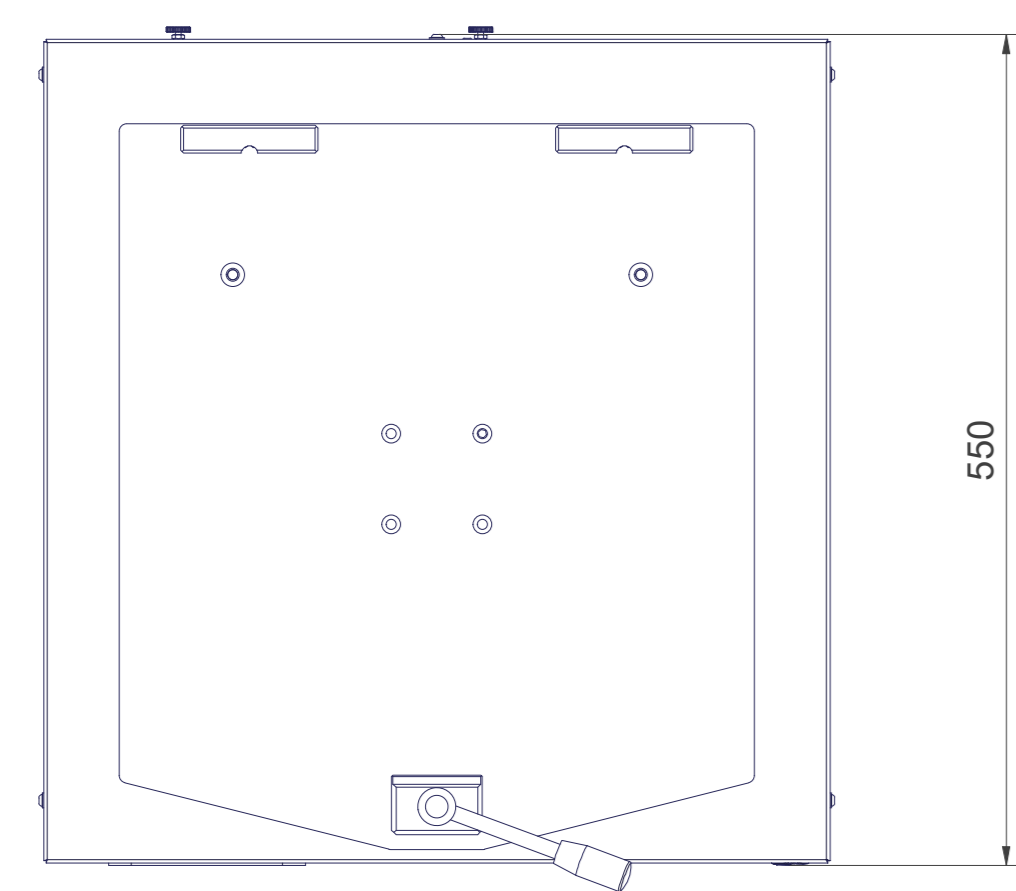

LS-Z  
Shaker

LS-Z  
Power Cube

LS-Z  
Controller

Lab Shaker  
LS-Z

Kuhner Kelvin+

Kuhner Kelvin+  
Stacking adapter