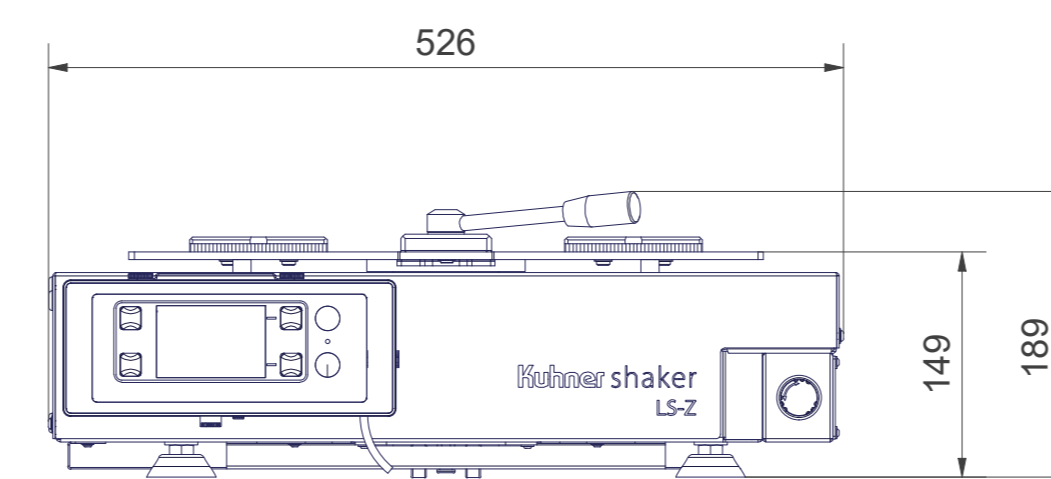

LS-Z  
Shaker

LS-Z  
Power Cube

LS-Z  
Controller

Lab Shaker  
LS-Z

Kuhner Kelvin+

Kuhner Kelvin+  
Stacking adapter