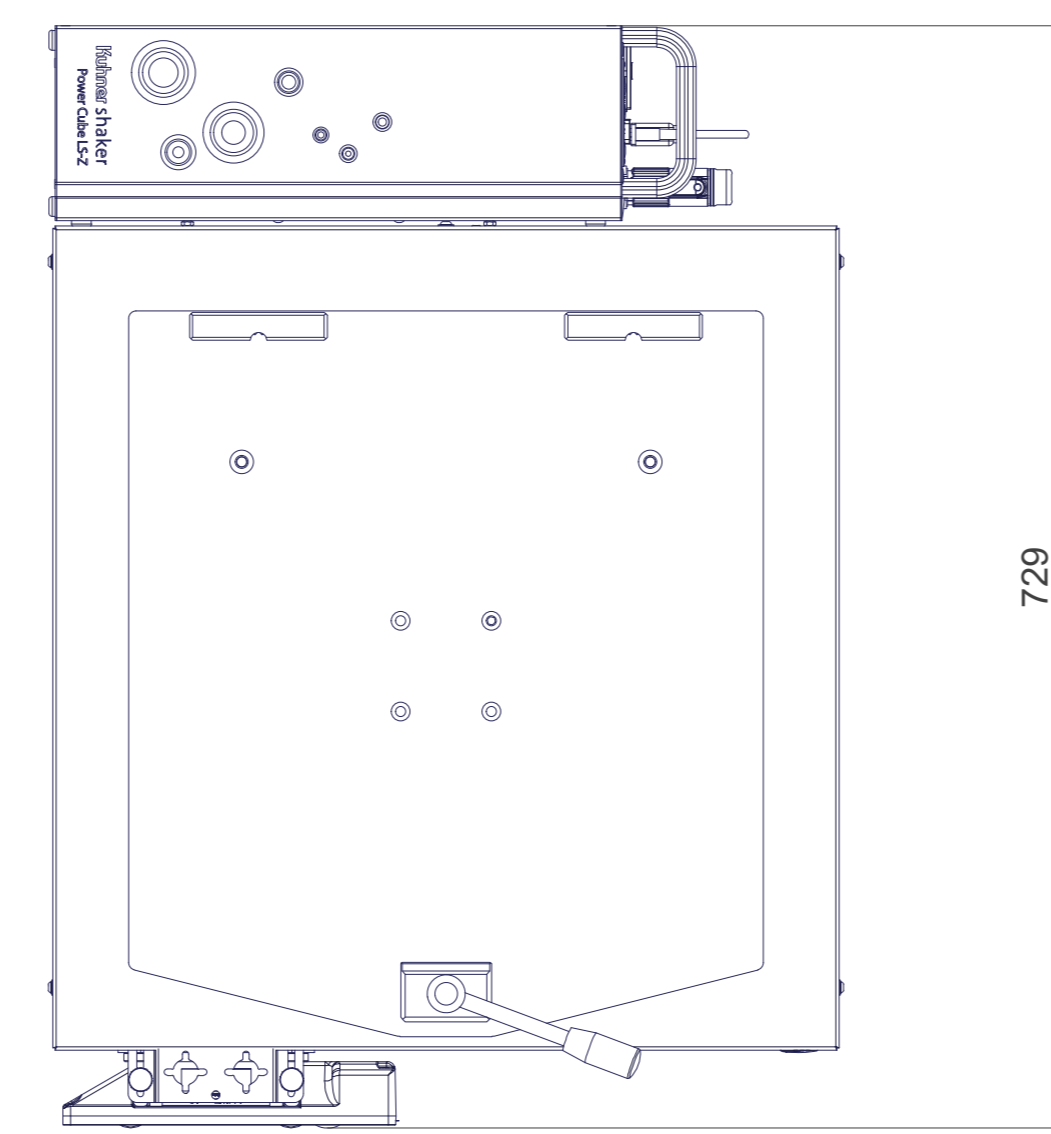

LS-Z  
Shaker

LS-Z  
Power Cube

LS-Z  
Controller

Lab Shaker  
LS-Z

Kuhner Kelvin+

Kuhner Kelvin+  
Stacking adapter