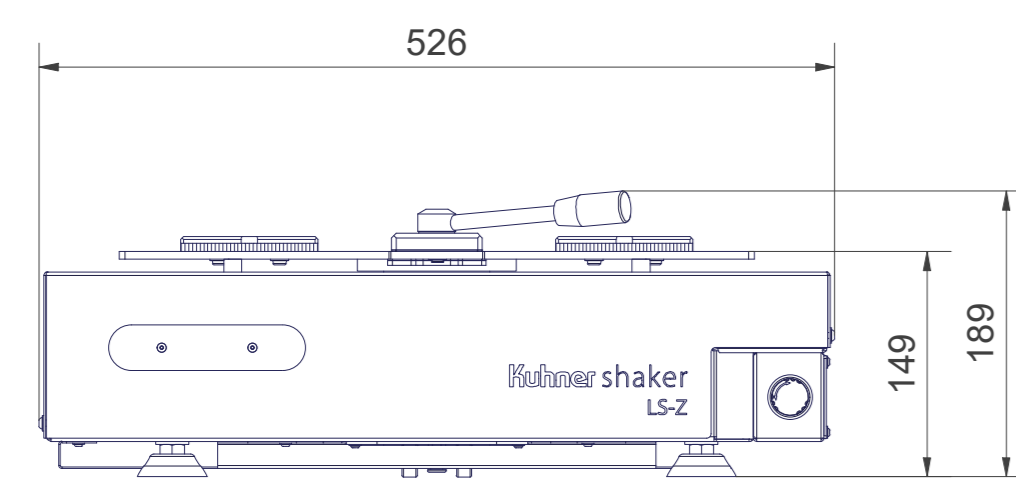

LS-Z  
Shaker

LS-Z  
Power Cube

LS-Z  
Controller

Lab Shaker  
LS-Z

Kuhner Kelvin+

Kuhner Kelvin+  
Stacking adapter