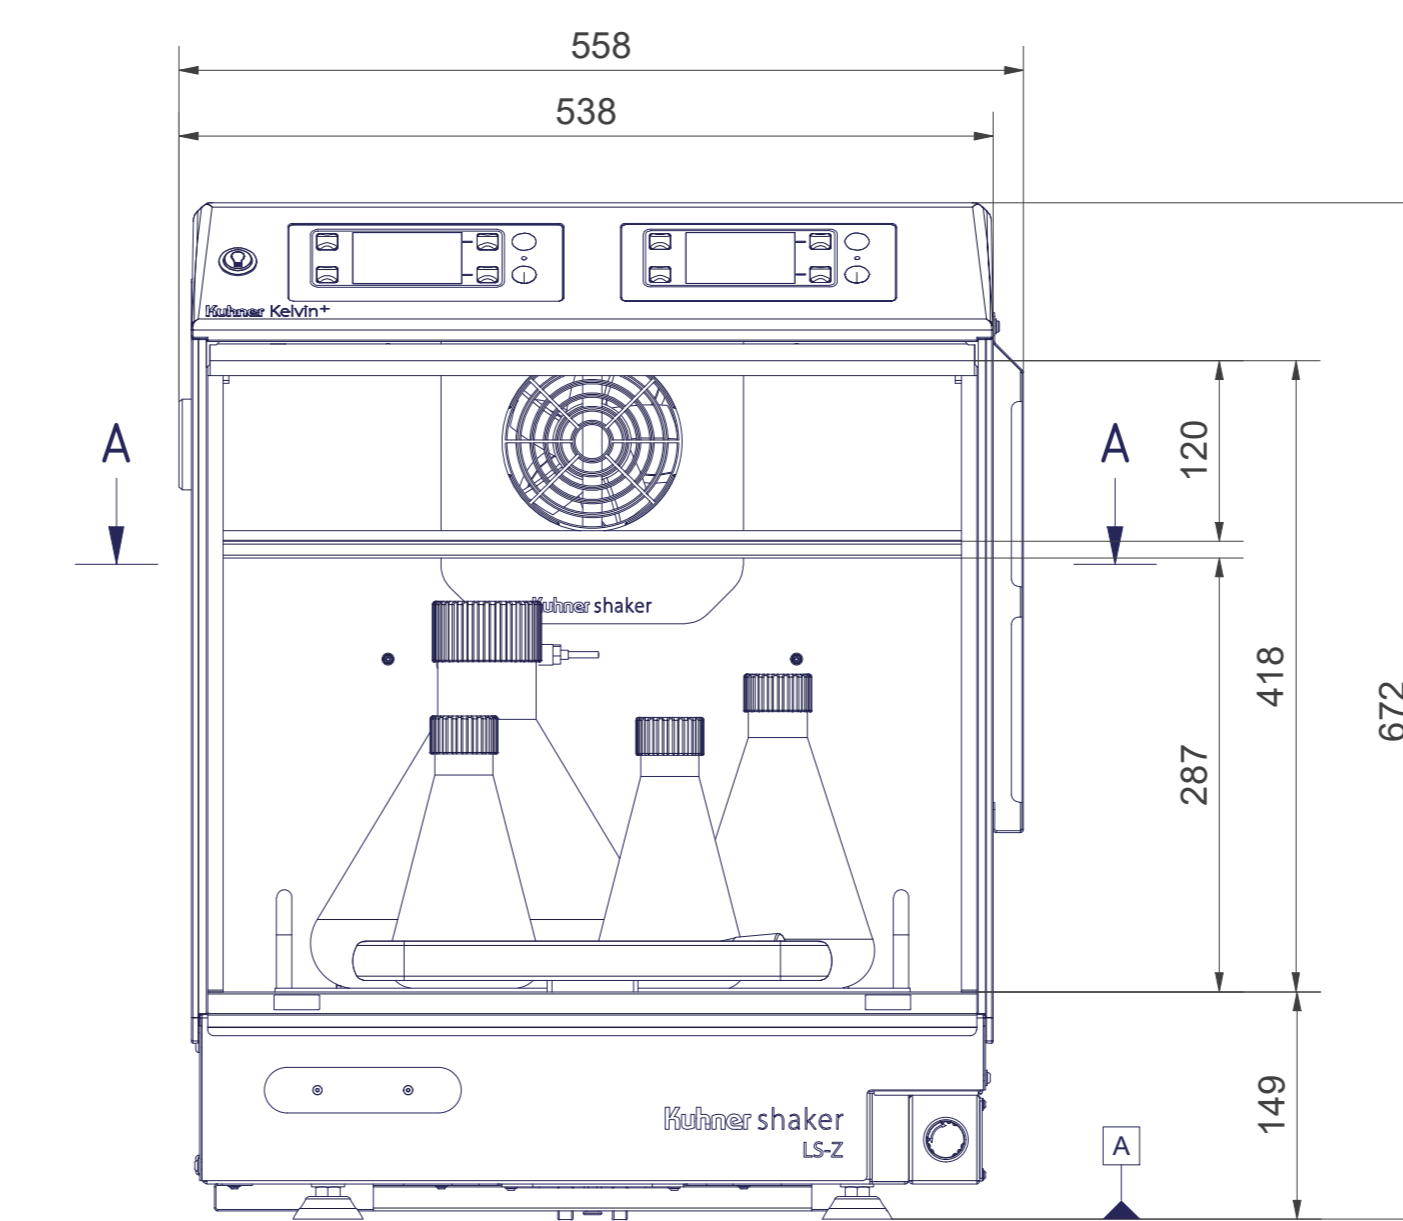

LS-Z  
Shaker

LS-Z  
Power Cube

LS-Z  
Controller

Lab Shaker  
LS-Z

Kuhner Kelvin+

Kuhner Kelvin+  
Stacking adapter