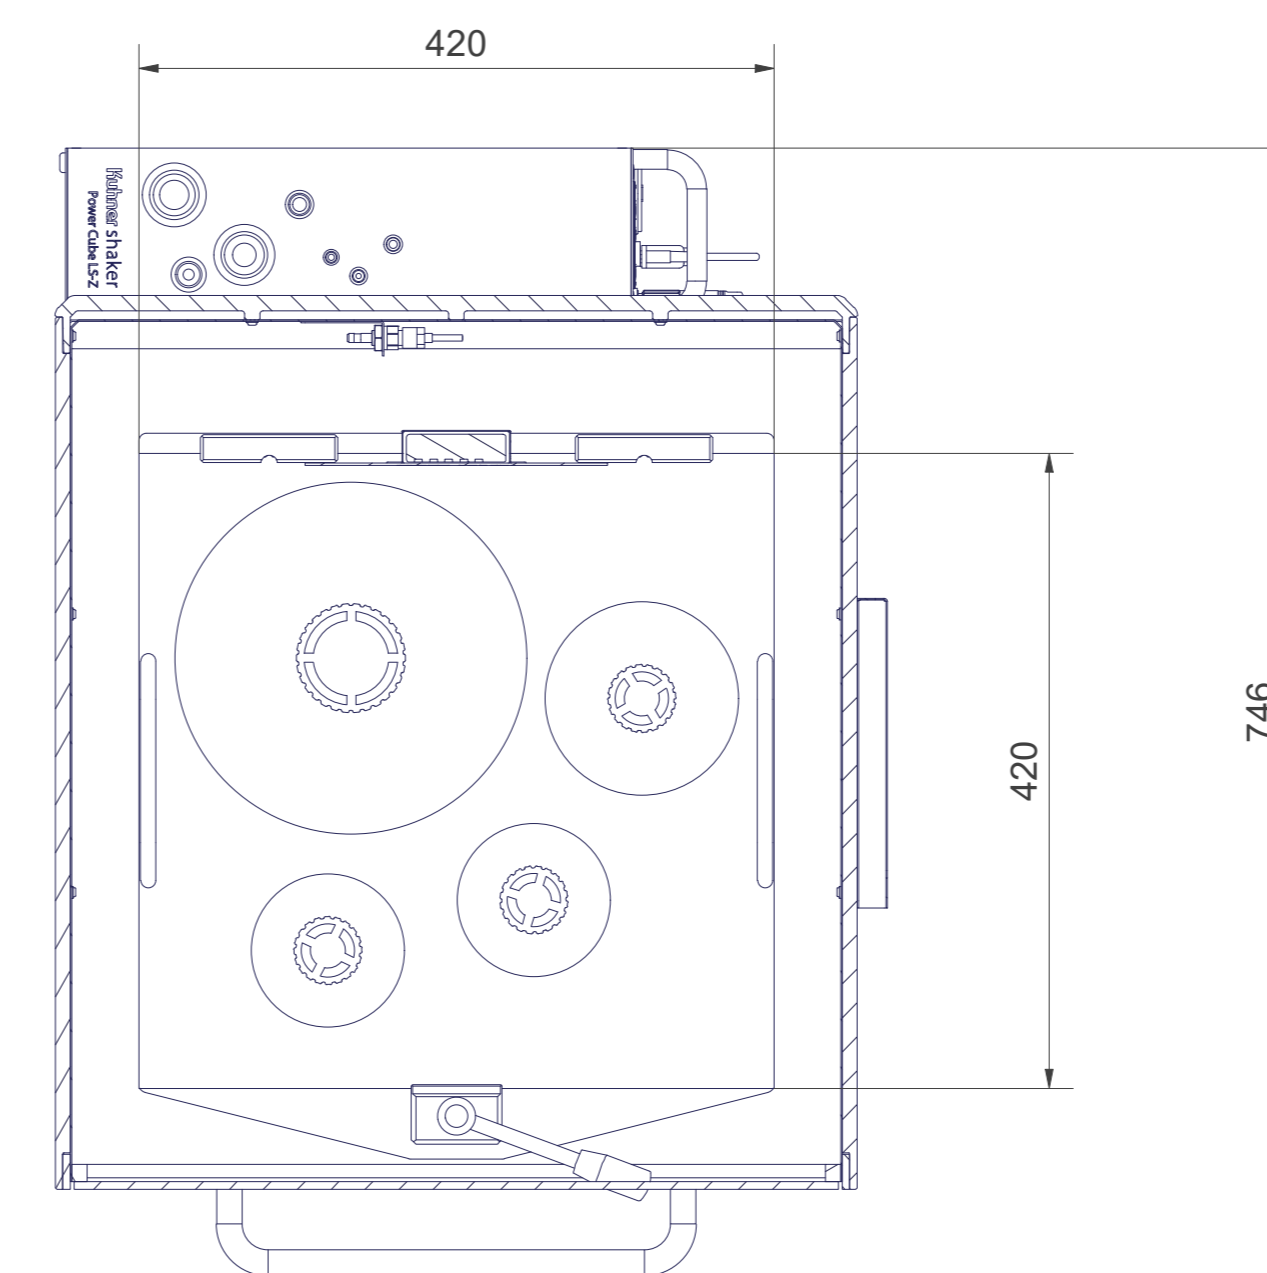

LS-Z  
Shaker

LS-Z  
Power Cube

LS-Z  
Controller

Lab Shaker  
LS-Z

Kuhner Kelvin+

Kuhner Kelvin+  
Stacking adapter