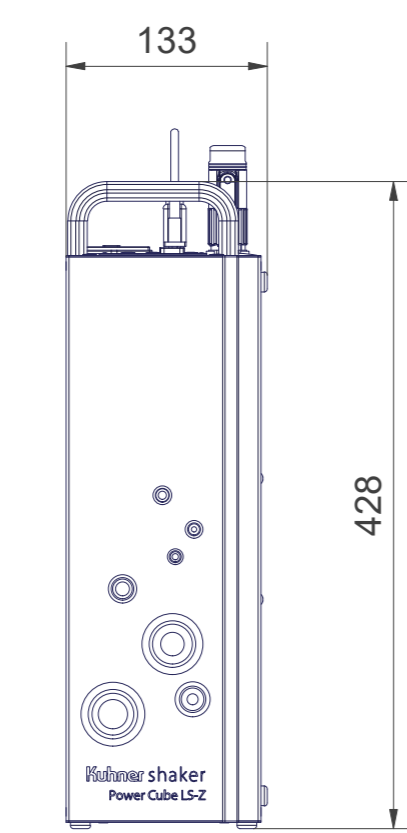

LS-Z  
Shaker

LS-Z  
Power Cube

LS-Z  
Controller

Lab Shaker  
LS-Z

Kuhner Kelvin+

Kuhner Kelvin+  
Stacking adapter